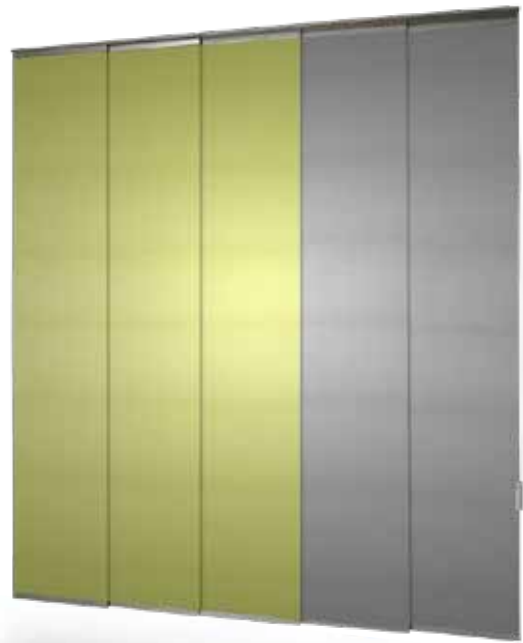

Advantages and benefits

- Original design for complex shading regardless of the number of windows or leaves;
- an alternative to blinds and sunshades;
- profiles made of extruded aluminium in white or silver colour;
- wide choice of fabrics of various motifs and materials;
- optional electrical control.

Control