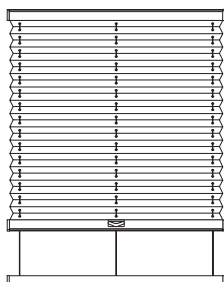

## Colour design of profiles

## Design options

Samples of selected types of plisse

PRE-TENSIONED PLISSE

FREEHANGING PLISSE

PLISSE FOR CONSERVATORIES

ROOF PLISSE

PLISSE SHAPES SD AND SR